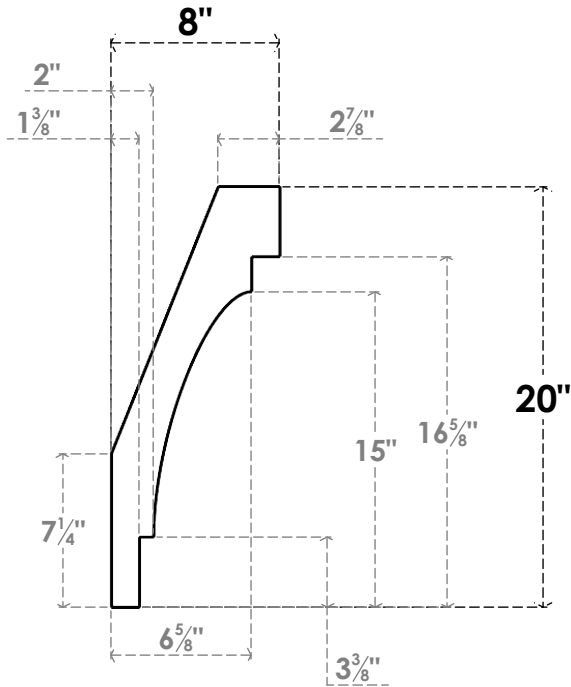

ITEM NUMBER: BRCPC040X08000X20000MRC

4"W X 8"D X 20"H MERCED ARCHITECTURAL GRADE PVC CLOSED KNEE BRACE

SIDE PROFILE

FRONT PROFILE

ISOMETRIC

EKENA MILLWORK
2300 WEST MAIN ST.
CLARKSVILLE, TX 75426
TOLL FREE: 866-607-0453
WWW.EKENAMILLWORK.COM

NOTES

1. INSTALLATION TO BE COMPLETED IN ACCORDANCE WITH MANUFACTURER'S SPECIFICATIONS.
2. DRAWING MAY NOT BE TO SCALE
3. THIS DRAWING IS INTENDED FOR DESIGN AND PLANNING PURPOSES ONLY.
4. ALL INFORMATION CONTAINED HEREIN WAS CURRENT AT THE TIME OF DEVELOPMENT BUT MUST BE REVIEWED AND APPROVED BY THE PRODUCT MANUFACTURER TO BE CONSIDERED ACCURATE.
5. ARCHITECTURAL GRADE PVC PRODUCTS ARE MADE FROM EXPANDED CELLULAR PVC AND COME NATURALLY WHITE BUT MAY BE PAINTED