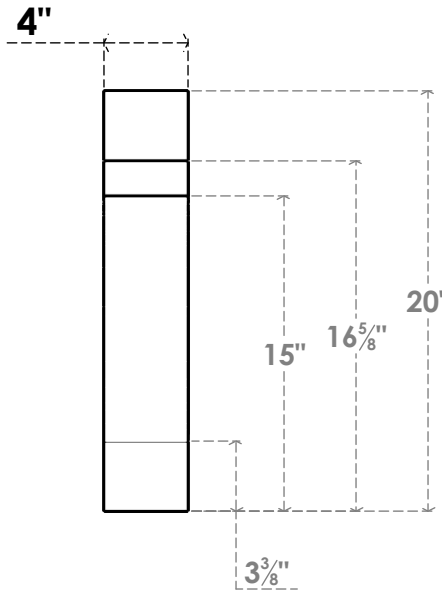

ITEM NUMBER: BRCPC040X08000X20000MRC

4"W X 8"D X 20"H MERCED ARCHITECTURAL GRADE PVC CLOSED KNEE BRACE

SIDE PROFILE

FRONT PROFILE

ISOMETRIC

EKENA MILLWORK
2300 WEST MAIN ST.
CLARKSVILLE, TX 75426
TOLL FREE: 866-607-0453
WWW.EKENAMILLWORK.COM

NOTES

1. INSTALLATION TO BE COMPLETED IN ACCORDANCE WITH MANUFACTURER'S SPECIFICATIONS.
2. DRAWING MAY NOT BE TO SCALE
3. THIS DRAWING IS INTENDED FOR DESIGN AND PLANNING PURPOSES ONLY.
4. ALL INFORMATION CONTAINED HEREIN WAS CURRENT AT THE TIME OF DEVELOPMENT BUT MUST BE REVIEWED AND APPROVED BY THE PRODUCT MANUFACTURER TO BE CONSIDERED ACCURATE.
5. ARCHITECTURAL GRADE PVC PRODUCTS ARE MADE FROM EXPANDED CELLULAR PVC AND COME NATURALLY WHITE BUT MAY BE PAINTED